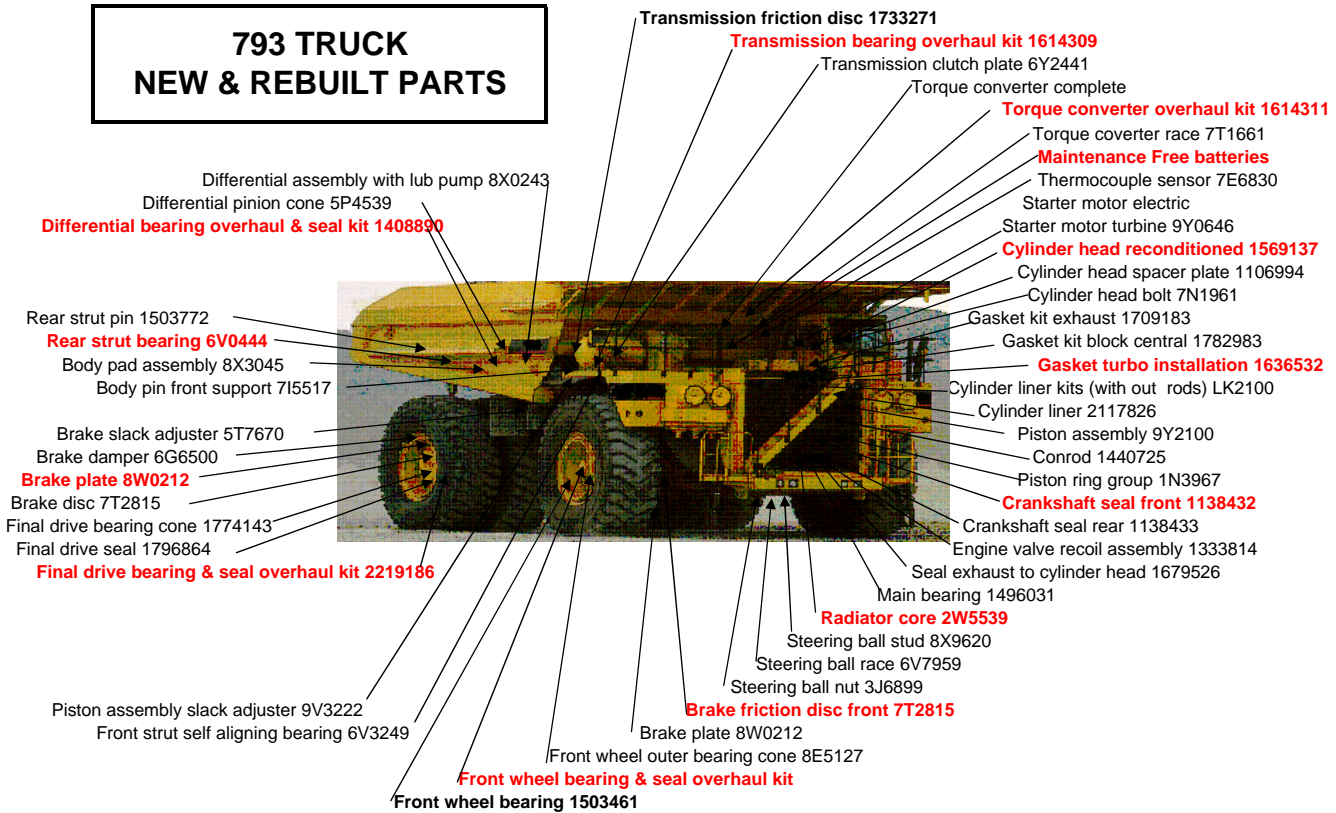

Gough & Gilmour

793 TRUCK NEW & REBUILT PARTS

Gough & Gilmour

Cnr Kime & Mt Thorley Roads

Mt Thorley via Singleton 2330

Phone 0265 740 600

Fax 0265 740 777

Email: hvparts@goughgilmour.com.au