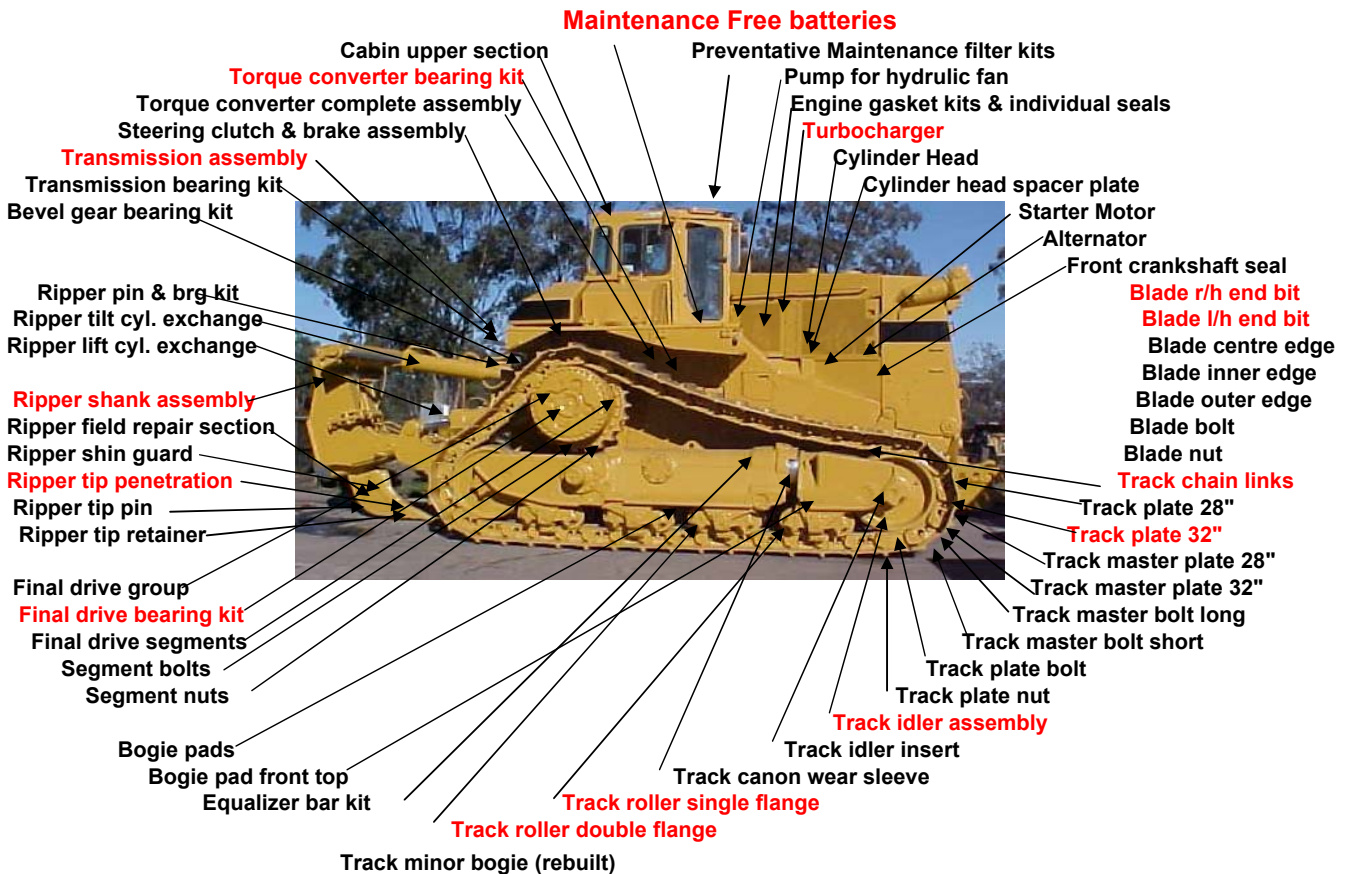

Gough & Gilmour

D11N/R New and rebuilt parts

Gough & Gilmour

Cnr Kime & Mt Thorley Roads
Mt Thorley via Singleton 2330

Phone 0265 740 600

Fax 0265 740 777

Your alternative parts supplier. Reliable new parts for working around the clock where every minute counts